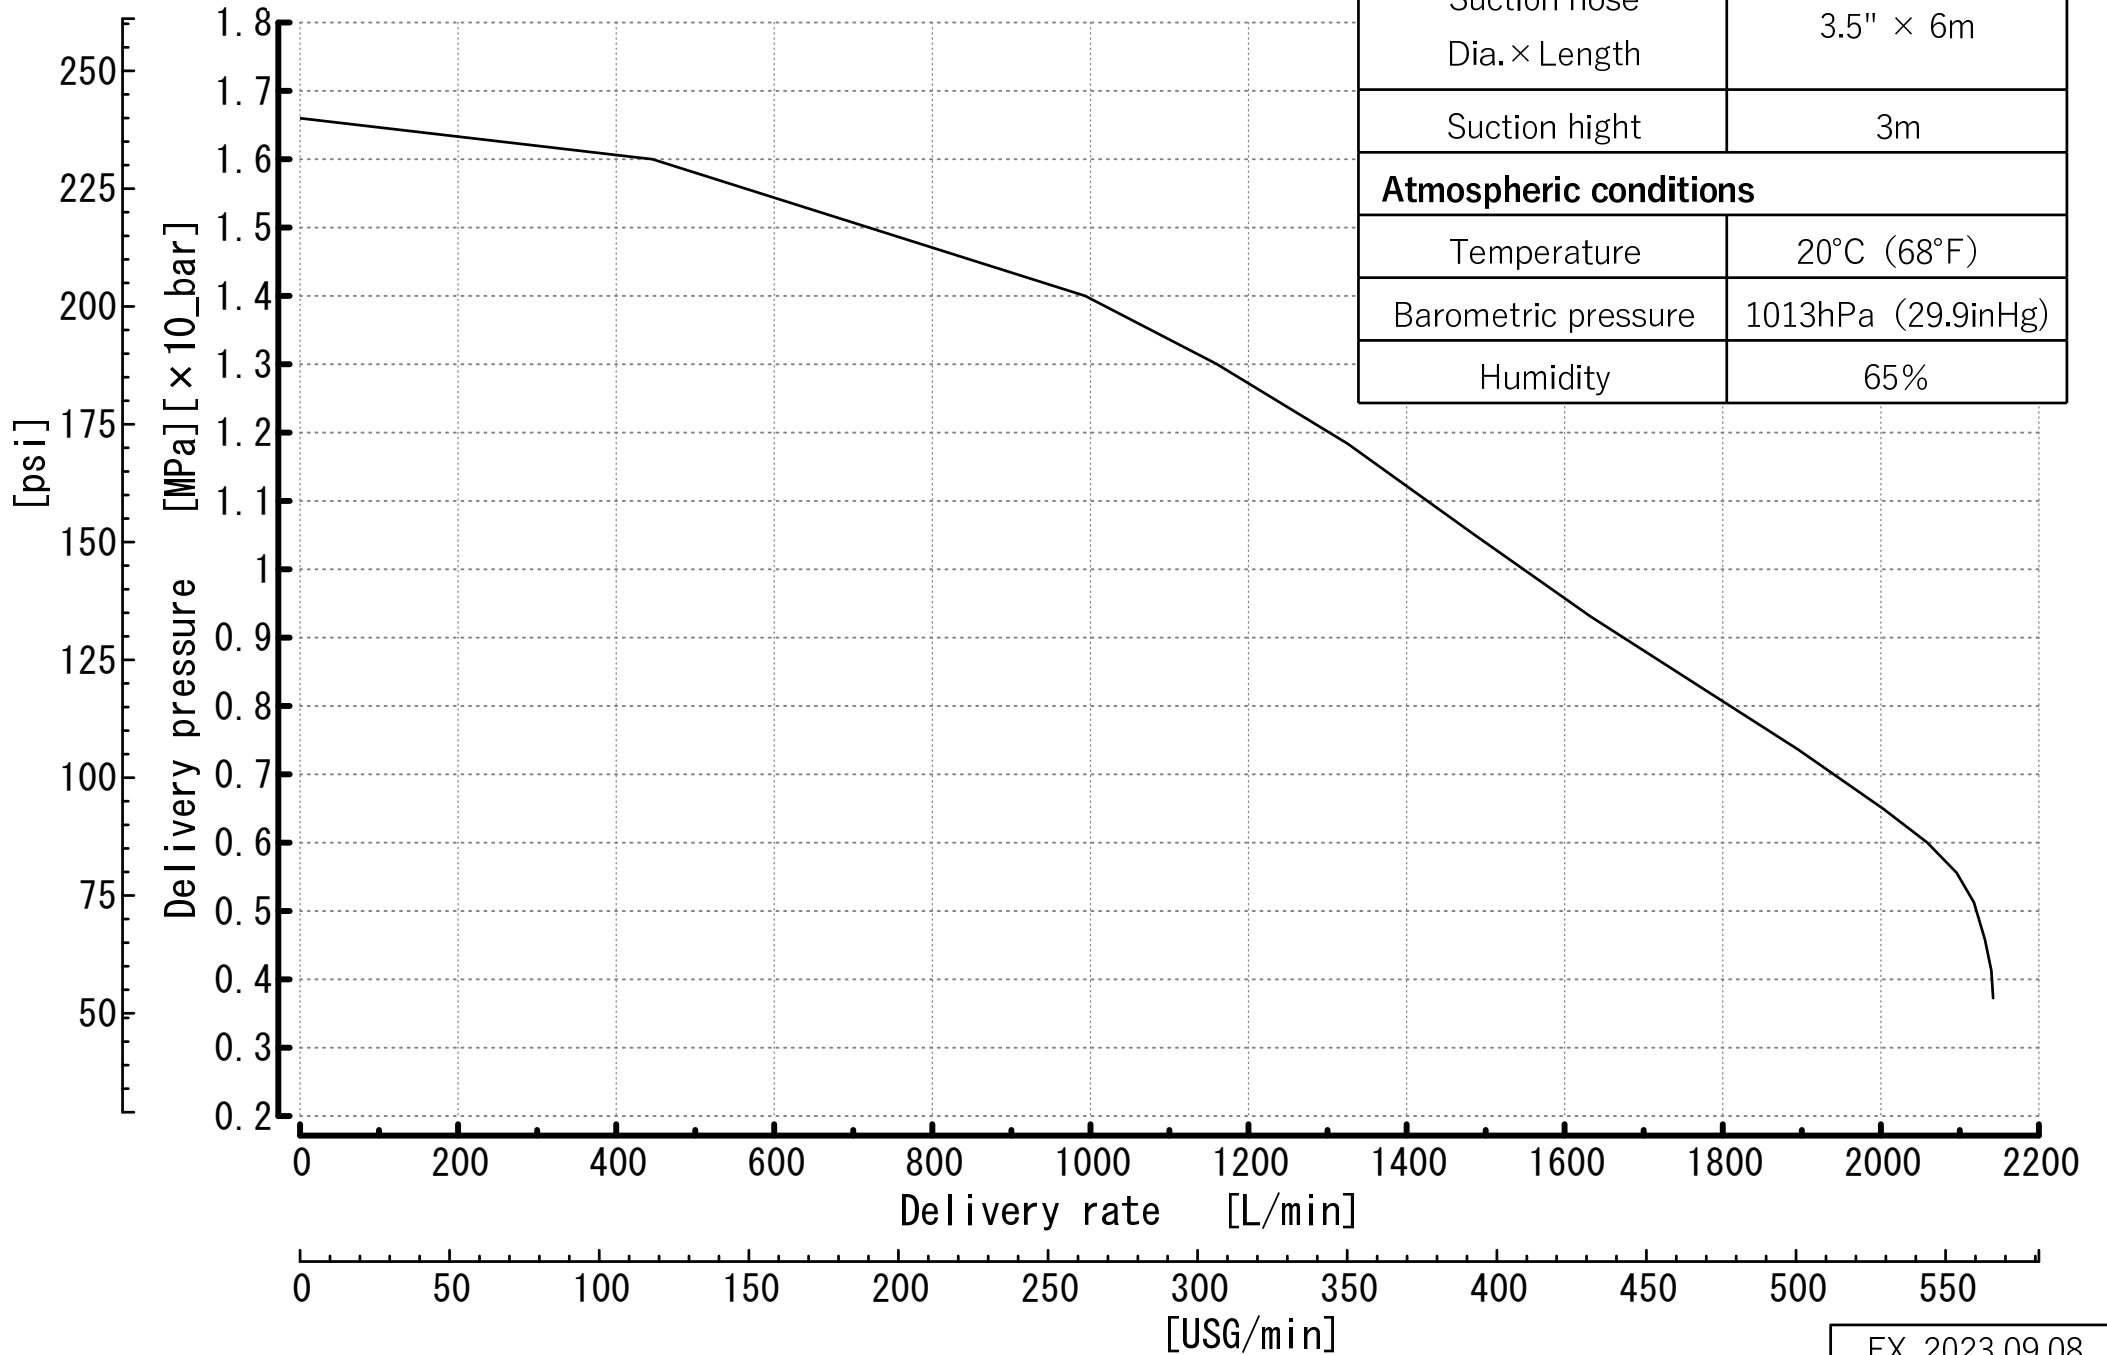

Performance curve VE1500W

Suction conditions	
Suction hose Dia. × Length	3.5" × 6m
Suction height	3m
Atmospheric conditions	
Temperature	20°C (68°F)
Barometric pressure	1013hPa (29.9inHg)
Humidity	65%