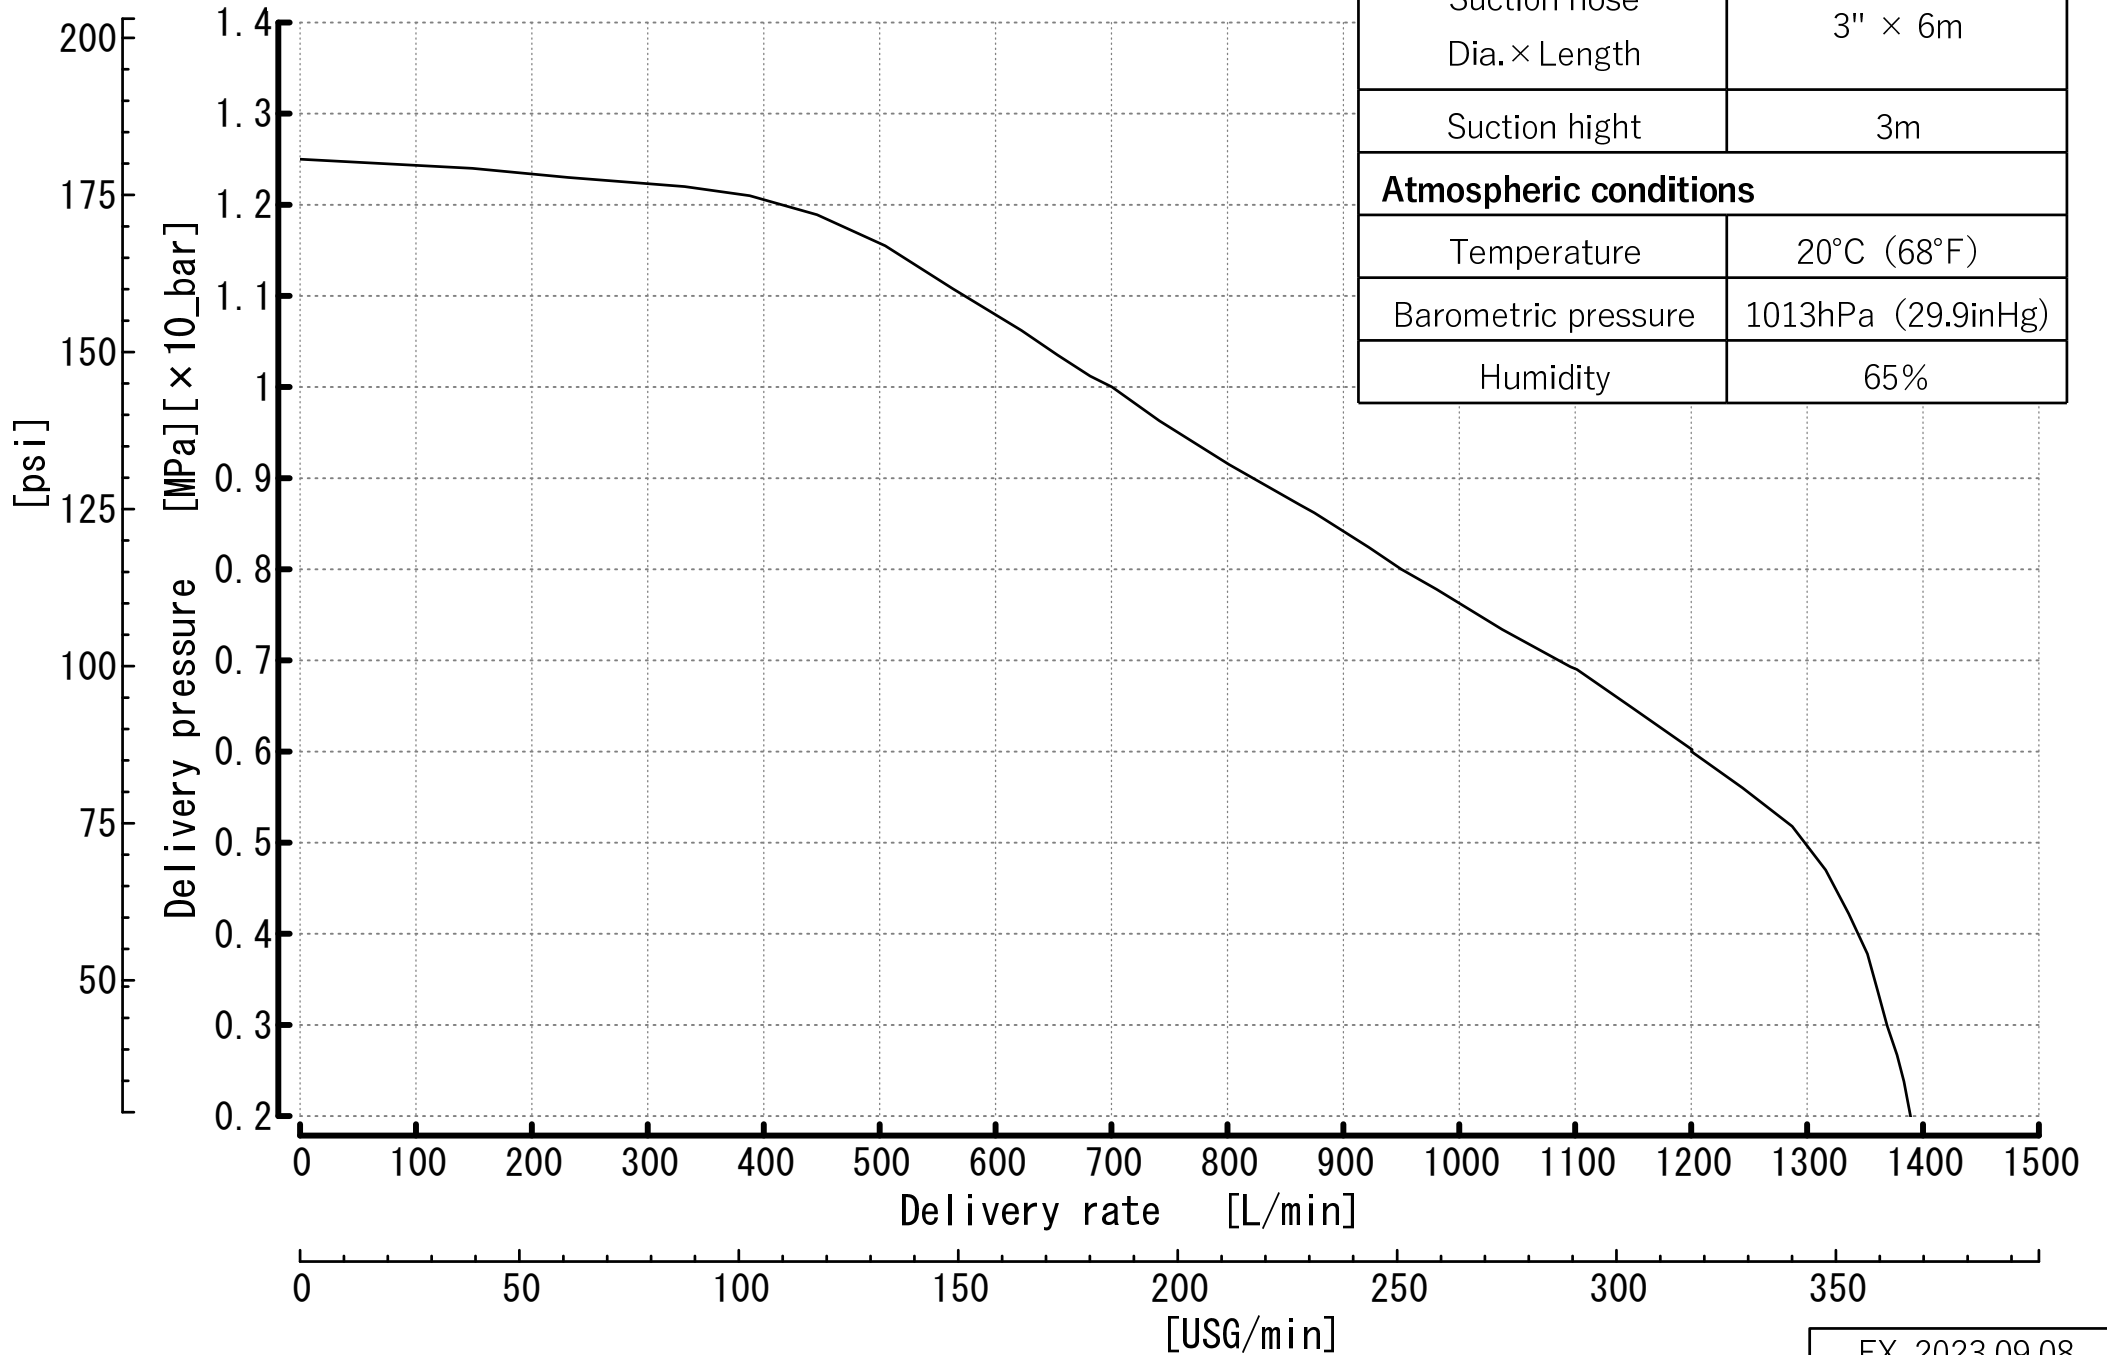

Performance curve VF53BS

Suction conditions	
Suction hose Dia. × Length	3" × 6m
Suction height	3m
Atmospheric conditions	
Temperature	20°C (68°F)
Barometric pressure	1013hPa (29.9inHg)
Humidity	65%