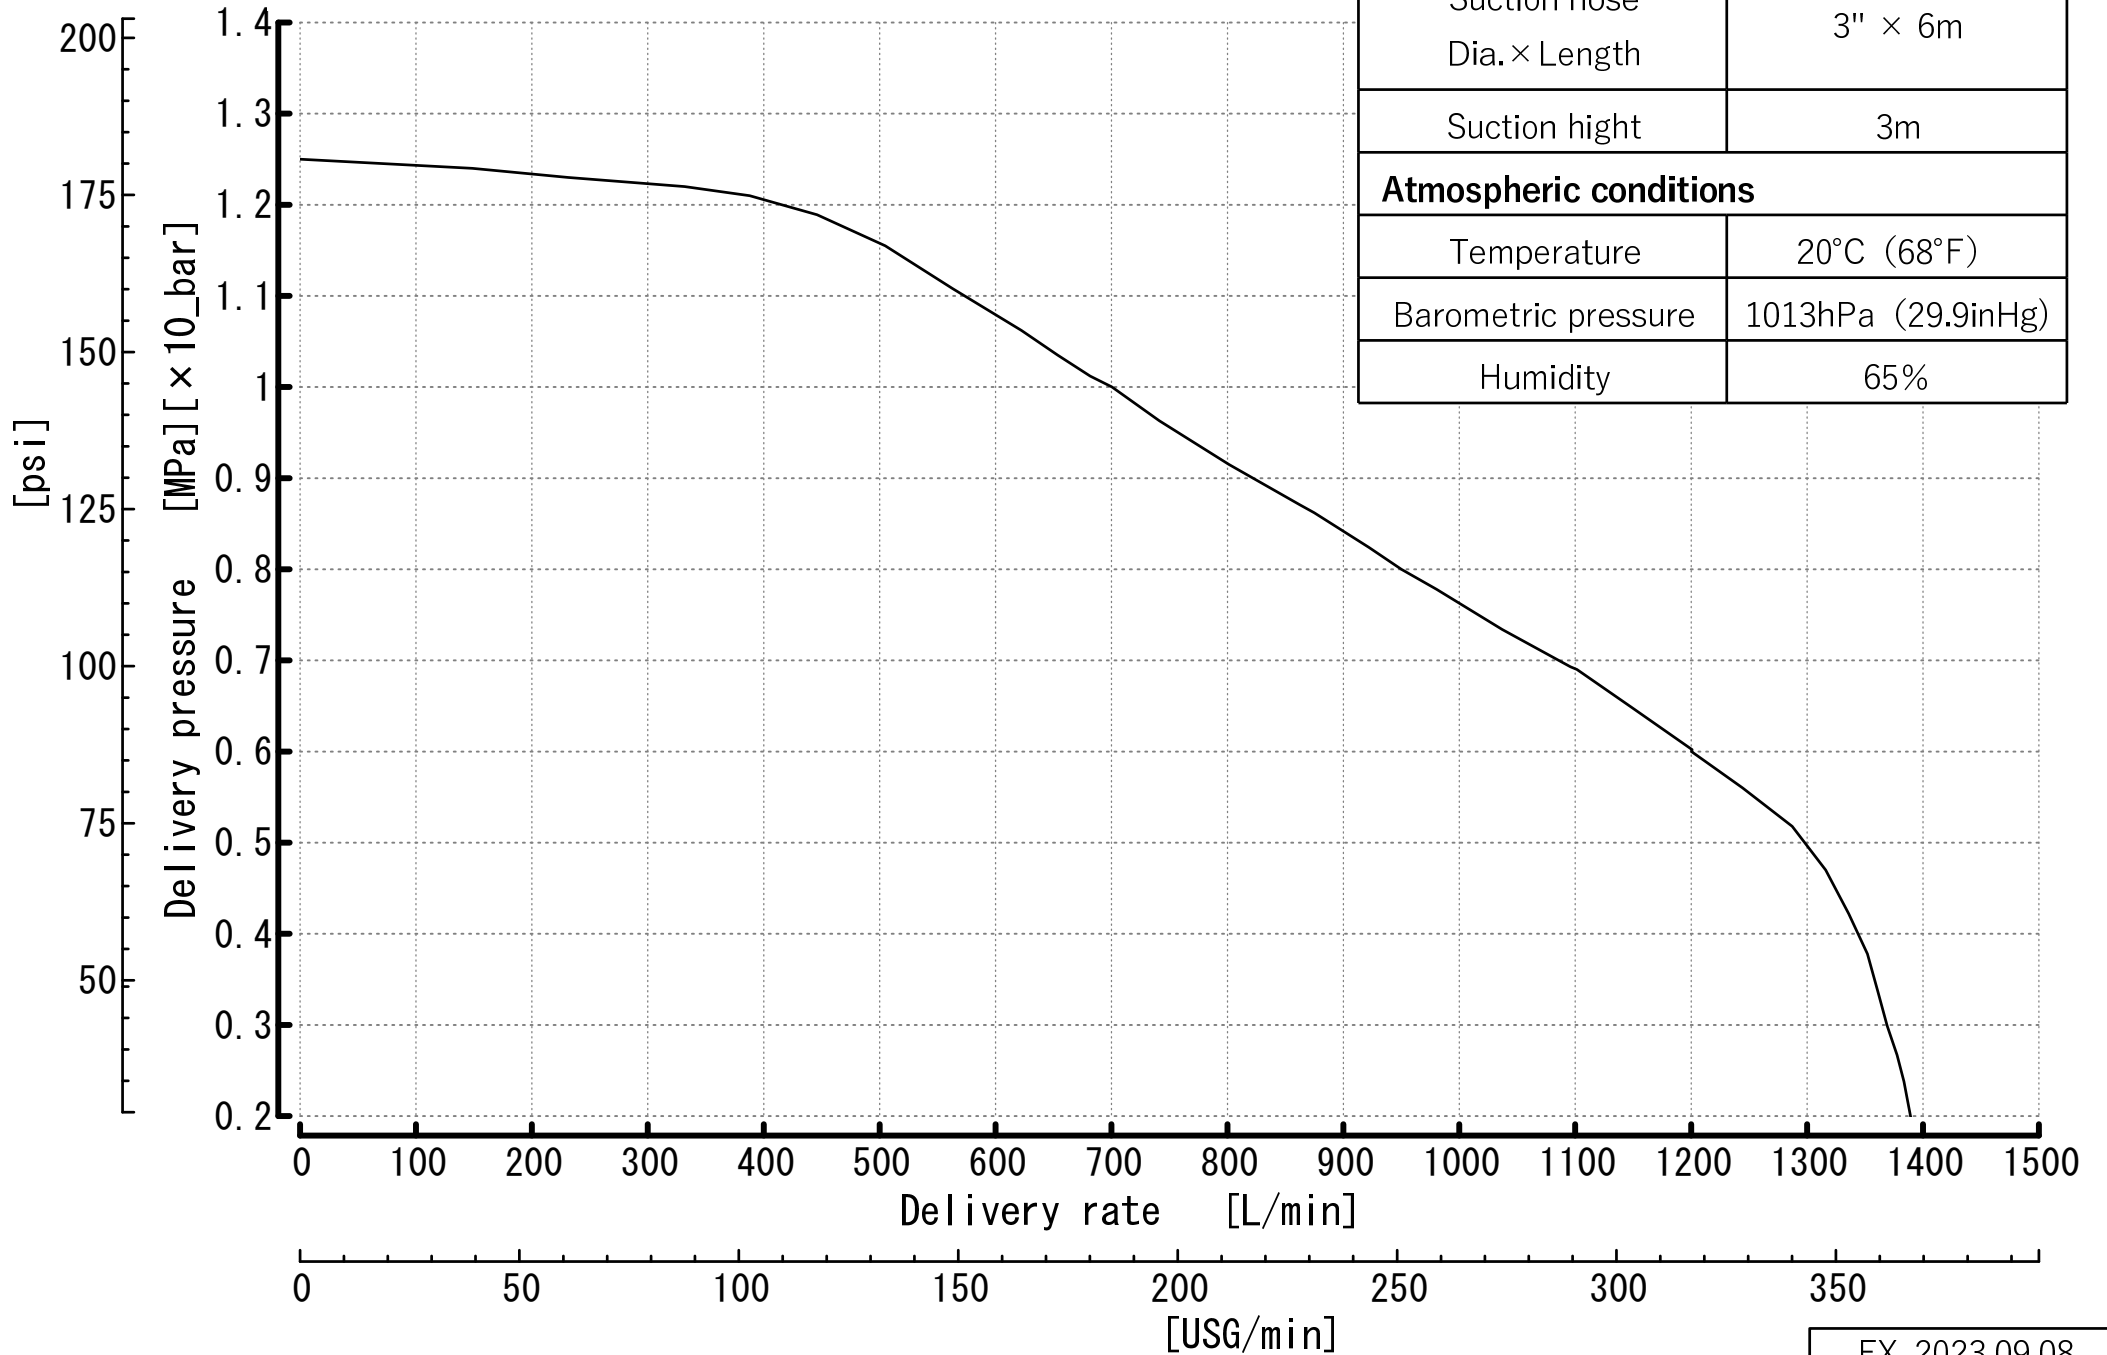

Performance curve VF63BS-R

Suction conditions	
Suction hose Dia. × Length	3" × 6m
Suction hight	3m
Atmospheric conditions	
Temperature	20°C (68°F)
Barometric pressure	1013hPa (29.9inHg)
Humidity	65%