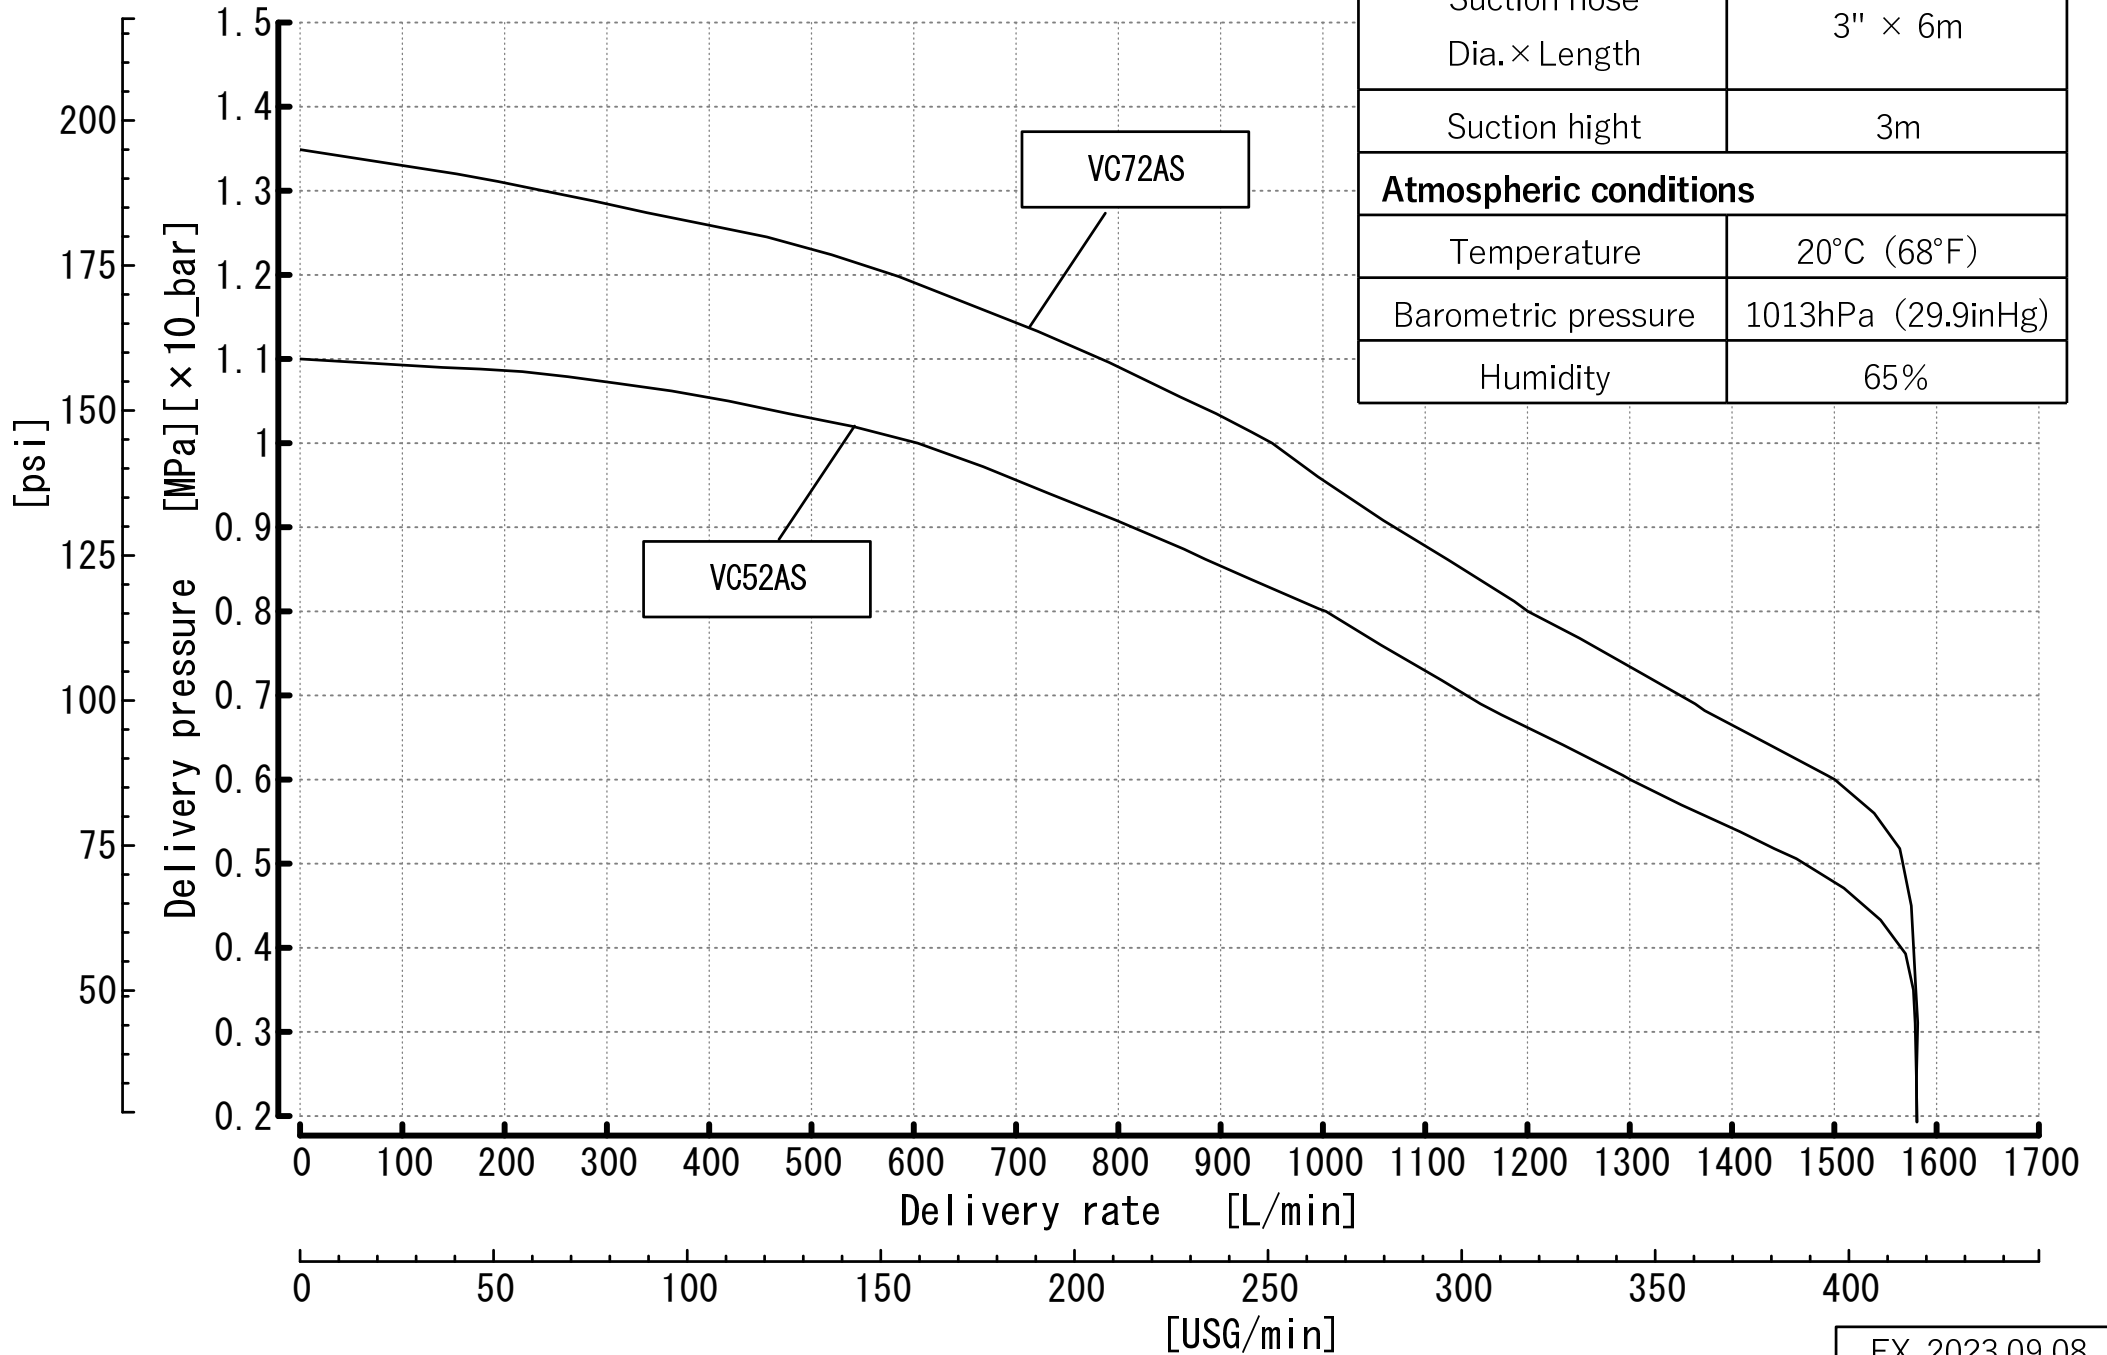

Performance curve VC72AS/VC52AS

Suction conditions	
Suction hose	3" × 6m
Dia. × Length	
Suction hight	3m
Atmospheric conditions	
Temperature	20°C (68°F)
Barometric pressure	1013hPa (29.9inHg)
Humidity	65%