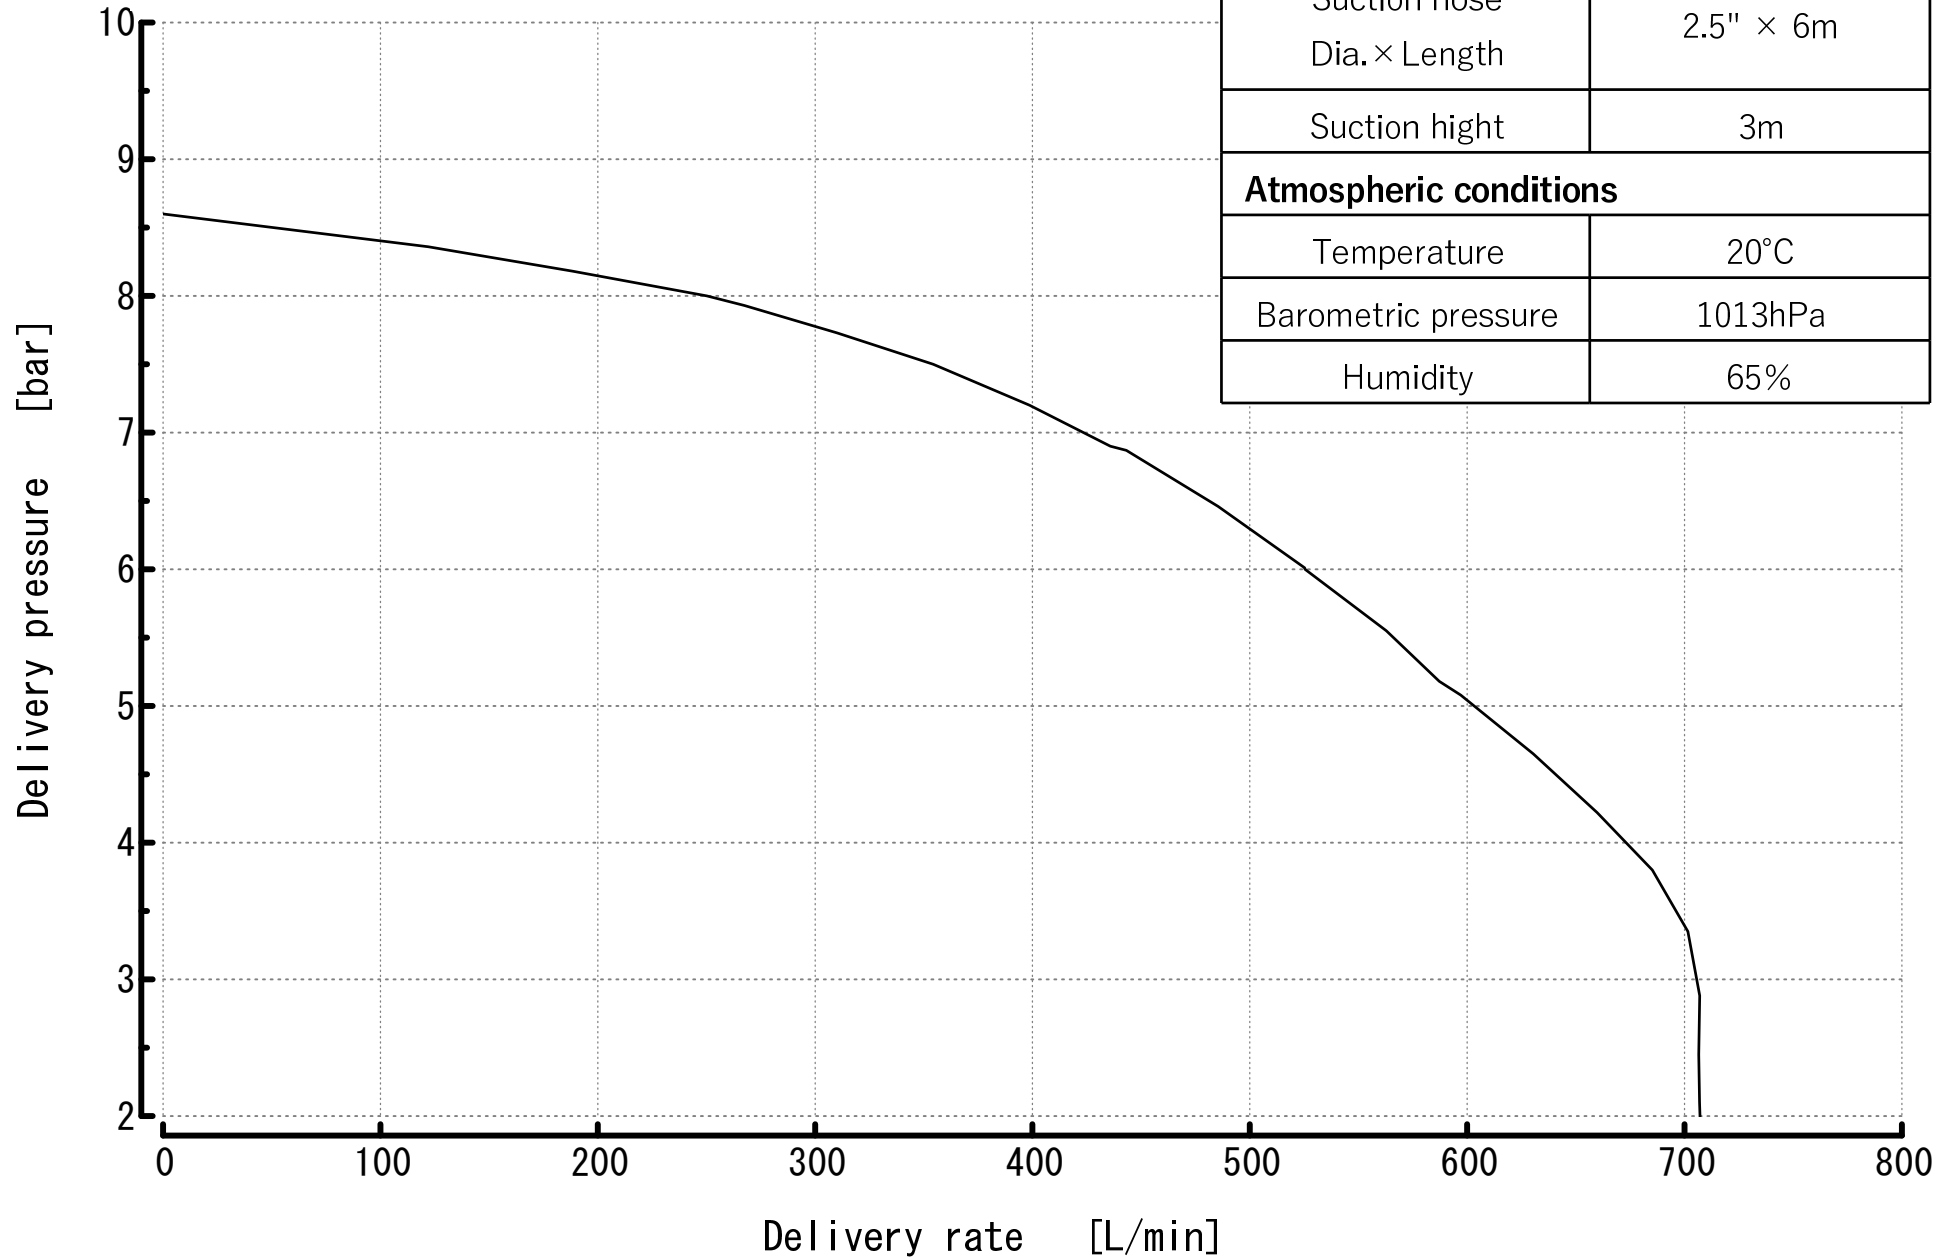

# Performance curve VE500AS

Suction conditions	
Suction hose Dia. × Length	2.5" × 6m
Suction hight	3m
Atmospheric conditions	
Temperature	20°C
Barometric pressure	1013hPa
Humidity	65%