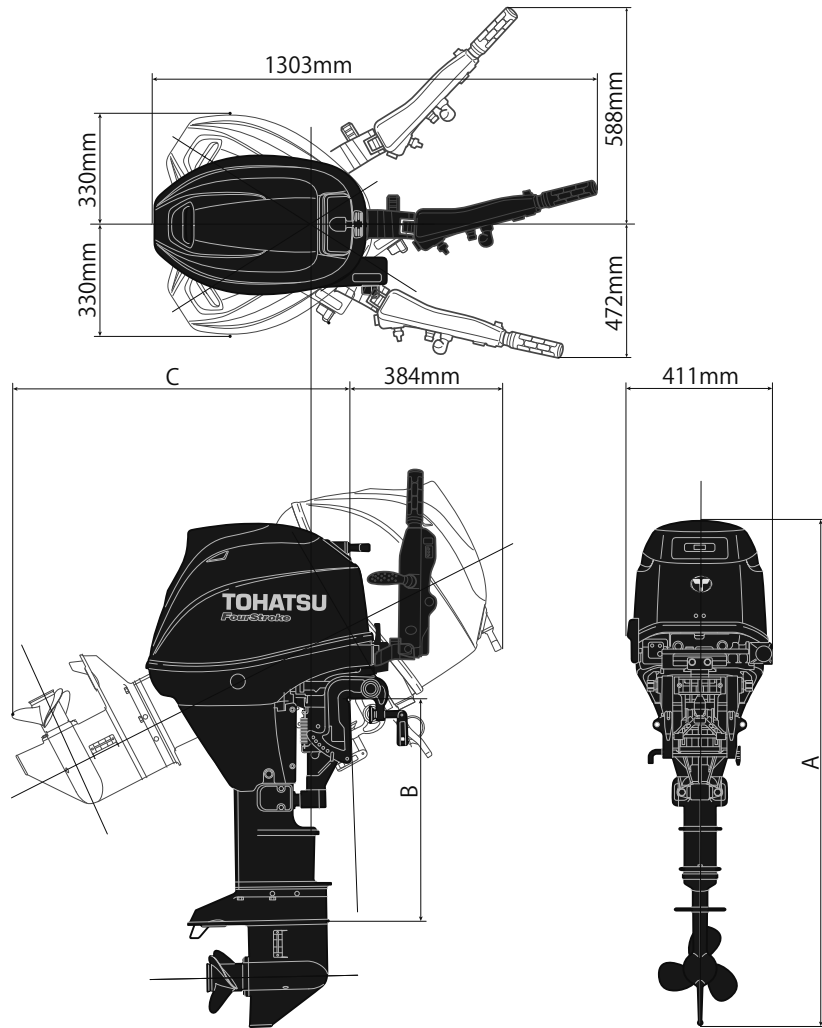

FOUR STROKE MFS 30C

Dimensions

Dry Weight (kg/lbs)

Model	EF	EFG
Transom L:	76(167)	82.5(182)
Transom UL:		84.5(186)

Dimensions

(mm/in)

Model	A	B	C
Transom L:	1337 (52.7)	552 (21.7)	870 (34.3)
Transom UL:	1463 (57.6)	676 (26.7)	981 (38.6)

FOUR STROKE MFS 30C

Dimensions

Dry Weight (kg/lbs)

Model	EFT	EPT
Transom L:	86.5(190)	82.5(182)
Transom UL:	88.5(195)	84.5(186)

Dimensions (mm/in)

Model	A	B	C
Transom L:	1337 (52.7)	552 (21.7)	871 (34.3)
Transom UL:	1463 (57.6)	679 (26.7)	981 (38.6)