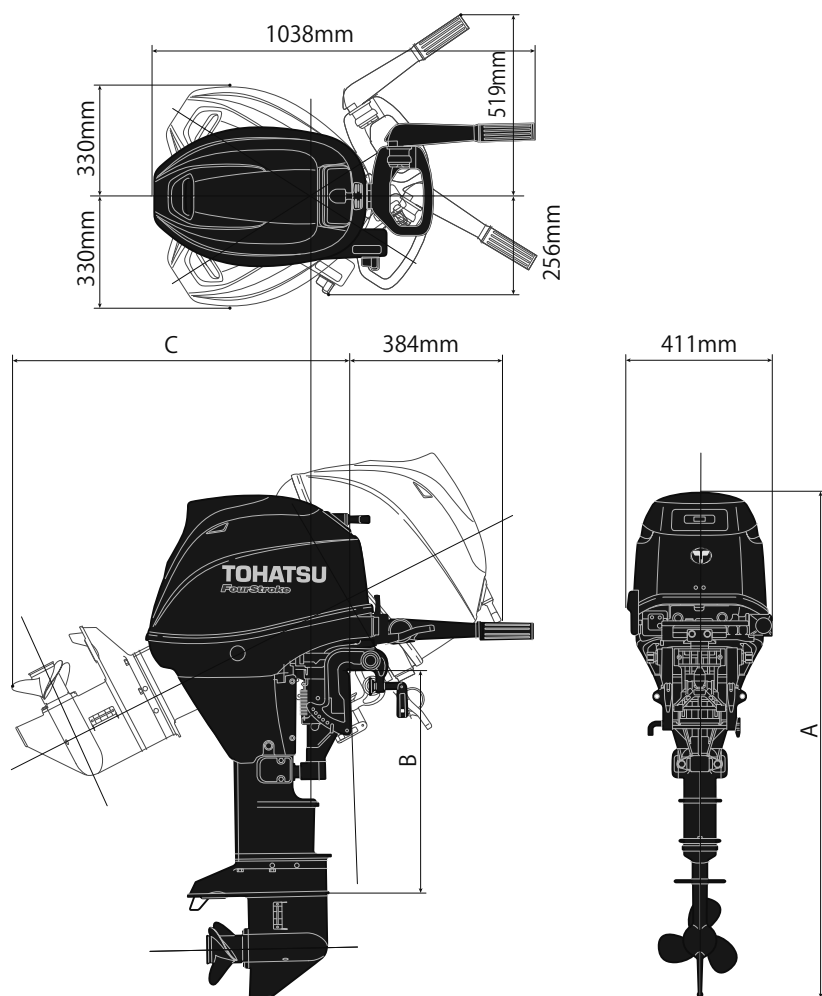

FOUR STROKE MFS 30C

Dimensions

Dry Weight (kg/lbs)

Model	EF	EFG
Transom L:	76(167)	82.5(182)
Transom UL:		84.5(186)

Dimensions

(mm/in)

Model	A	B	C
Transom L:	1337 (52.7)	552 (21.7)	870 (34.3)
Transom UL:	1463 (57.6)	676 (26.7)	981 (38.6)

FOUR STROKE MFS 30C

Dimensions

Dry Weight (kg/lbs)

Model	EFT	EPT
Transom L:	86.5(190)	82.5(182)
Transom UL:	88.5(195)	84.5(186)

Dimensions (mm/in)

Model	A	B	C
Transom L:	1337 (52.7)	552 (21.7)	871 (34.3)
Transom UL:	1463 (57.6)	679 (26.7)	981 (38.6)