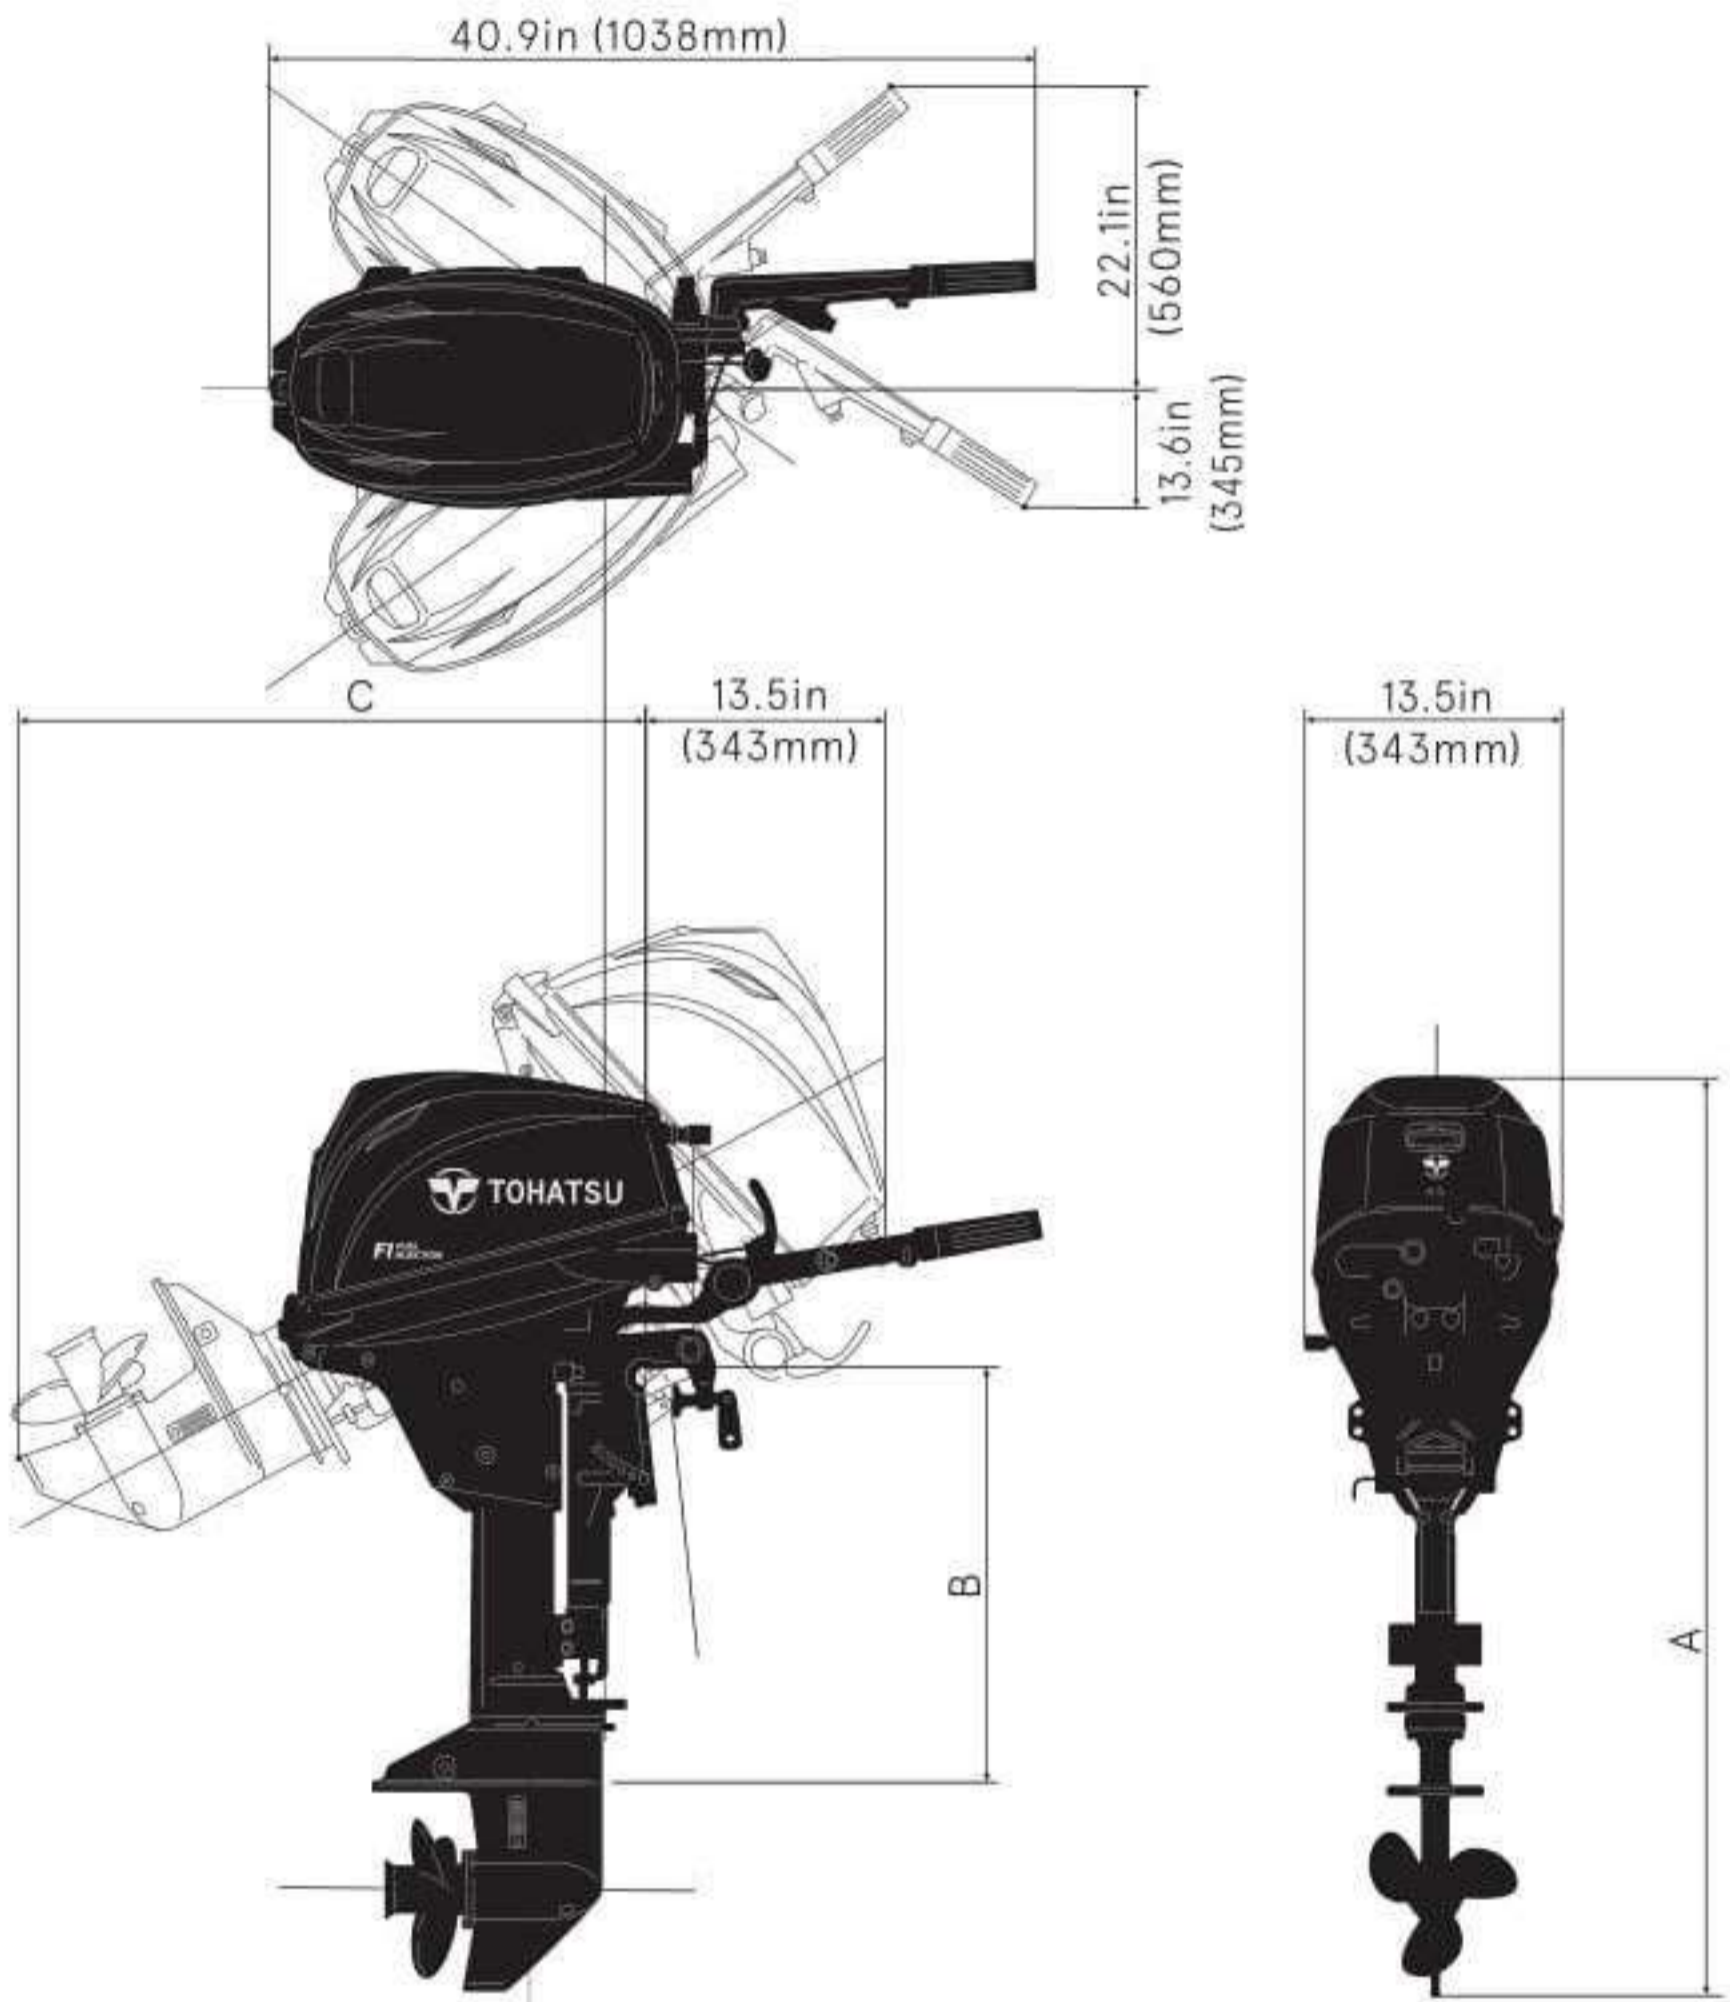

Dimensions

Dry Weight

(lbs/kg)

Model	MF	EF	EP	EFT	EPT
Transom S:	94.7 (43.0)	103.6 (47.0)	101.4 (46.0)	-	113.5 (51.5)
Transom L:	97.0 (44.0)	105.8 (48.0)	103.6 (47.0)	117.9 (53.5)	115.7 (52.5)
Transom UL:	-	-	-	121.2 (55.0)	119.0 (54.0)

Dimensions

(in/mm)

Model	A	B	C
Transom S:	43.9 (1116)	16.3 (413)	28.9 (735)
Transom L:	49.5 (1258)	22.1 (562)	34.3 (872)
Transom UL:	54.6 (1386)	27.1 (689)	38.9 (988)