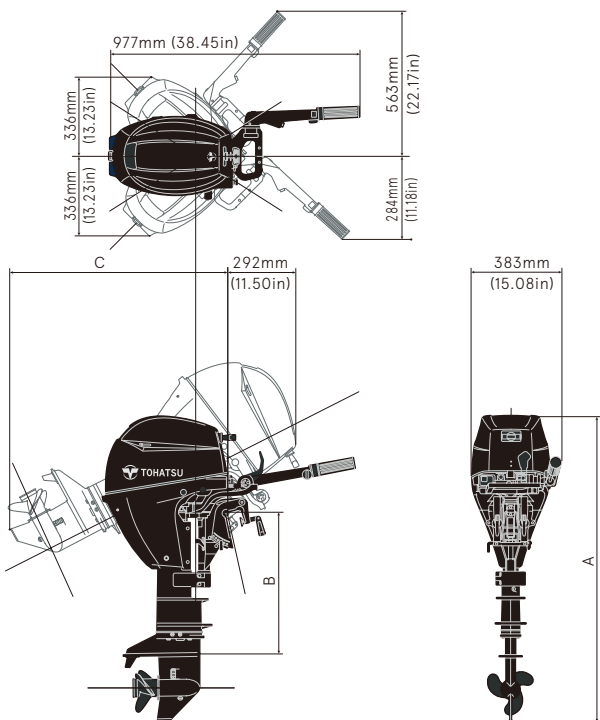

FOUR STROKE MFS8C

Dry Weight (lbs/kg)

Model	MF	EF
Transom S:	38.5 (85)	-
Transom L:	39.5 (87)	42.0 (93)

Dimensions (mm/in)

Model	A	B	C
Transom S:	1061(41.75)	433 (17.05)	703(27.68)
Transom L:	1188 (46.77)	560 (22.05)	835 (32.87)